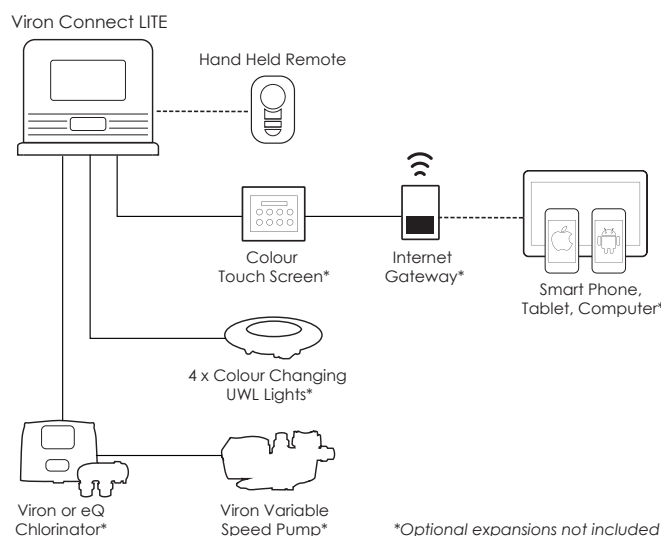

## TOTAL LIGHTING CONTROLLER

The Connect Lite gives you the functionality to operate up to 4 x SLX Lights. It couldn't be easier to activate and deactivate lights, change colours or return lights to Sync position with an easy one-touch button.

## EASY CONTROL

The included convenient RF handheld remote allows for easy intuitive control.

## INTEGRATION WITH CHLORINATORS

When connected to a Viron or EQ chlorinator, you can automate your lights at night using the chlorinators built in timers.

## CONNECT MY POOL APP

Since the Connect LITE is an expandable integrated pool automation system, it can be easily upgraded to include a full colour touchscreen controller. The AstralPool internet gateway can then be easily added to enable full control with the ConnectMyPool app.