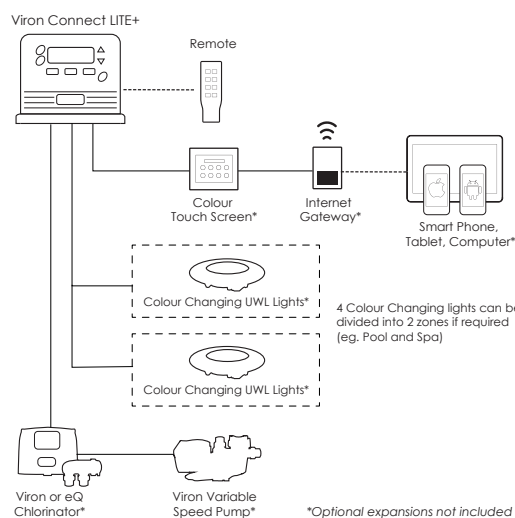

## EASIER MANUAL CONTROL

The incorporated built in front LCD screen allows for easier manual control of settings.

## EXTEND YOUR CONTROL

The Connect LITE+ comes with two extra 240V outlet ports, allowing the flexibility of controlling external equipment of your choice, such as a Cleaning pump, water feature pump, music system or garden lights, from either the RF Remote Control or the built in LCD screen.

## FULL INTEGRATION WITH CHLORINATORS

When connected to a Viron or EQ chlorinator, you will be able to easily control your pool's chlorination with your remote.

## FULL FUNCTION REMOTE CONTROL

The included waterproof remote control can conveniently control your pool lighting system, chlorinator and the 2 extra 240V outlet ports, all at the click of a button.